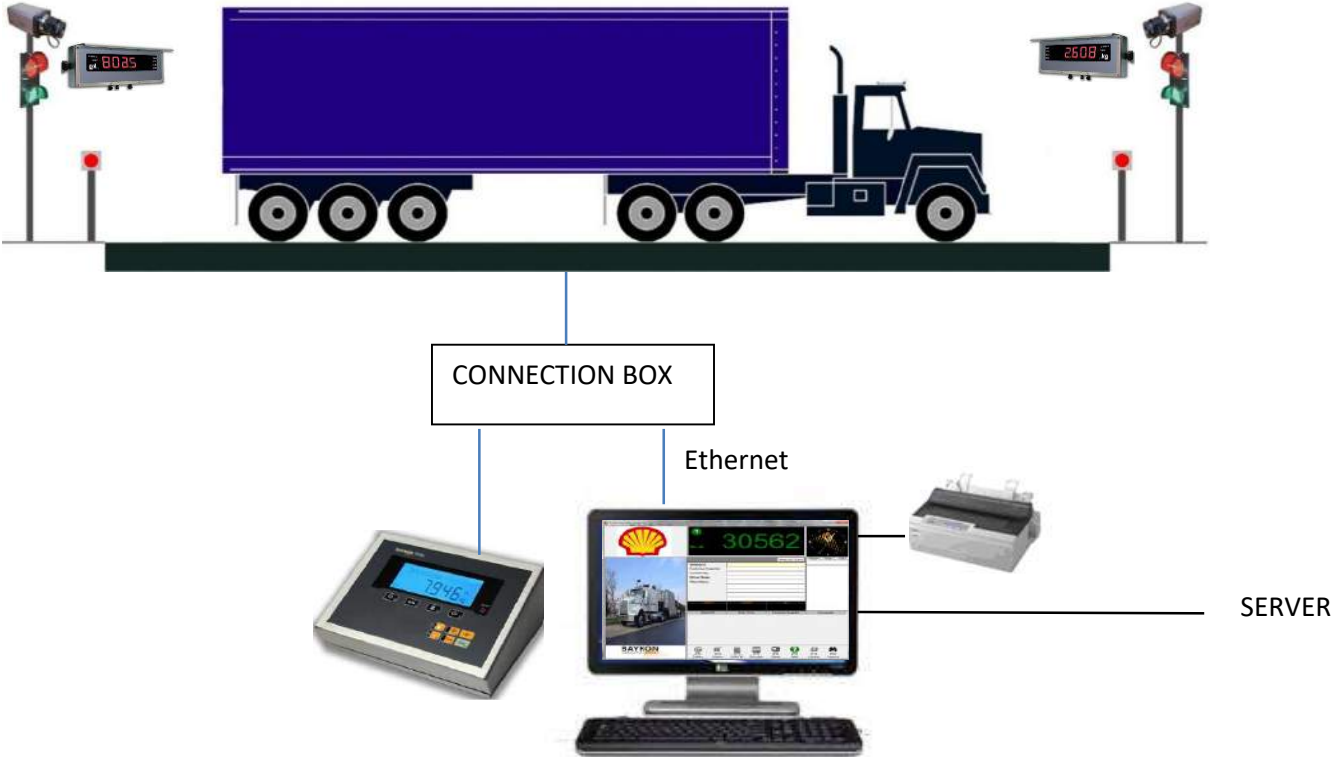

PC Based Truck Scales & Peripherals

I. CONNECTION BOX

20x30cm Static painted Box

Including;

- 24VC Power supply
- PLC
- Klems
- Ethernet HUB (in case of Cameras)

II. PERIPHERALS

- Up to 2 X Remote Displays
- Up to 2 x Traffic lamps
- 2 x Truck Position sensors
- Up to 3 pcs Surveillance IP cameras